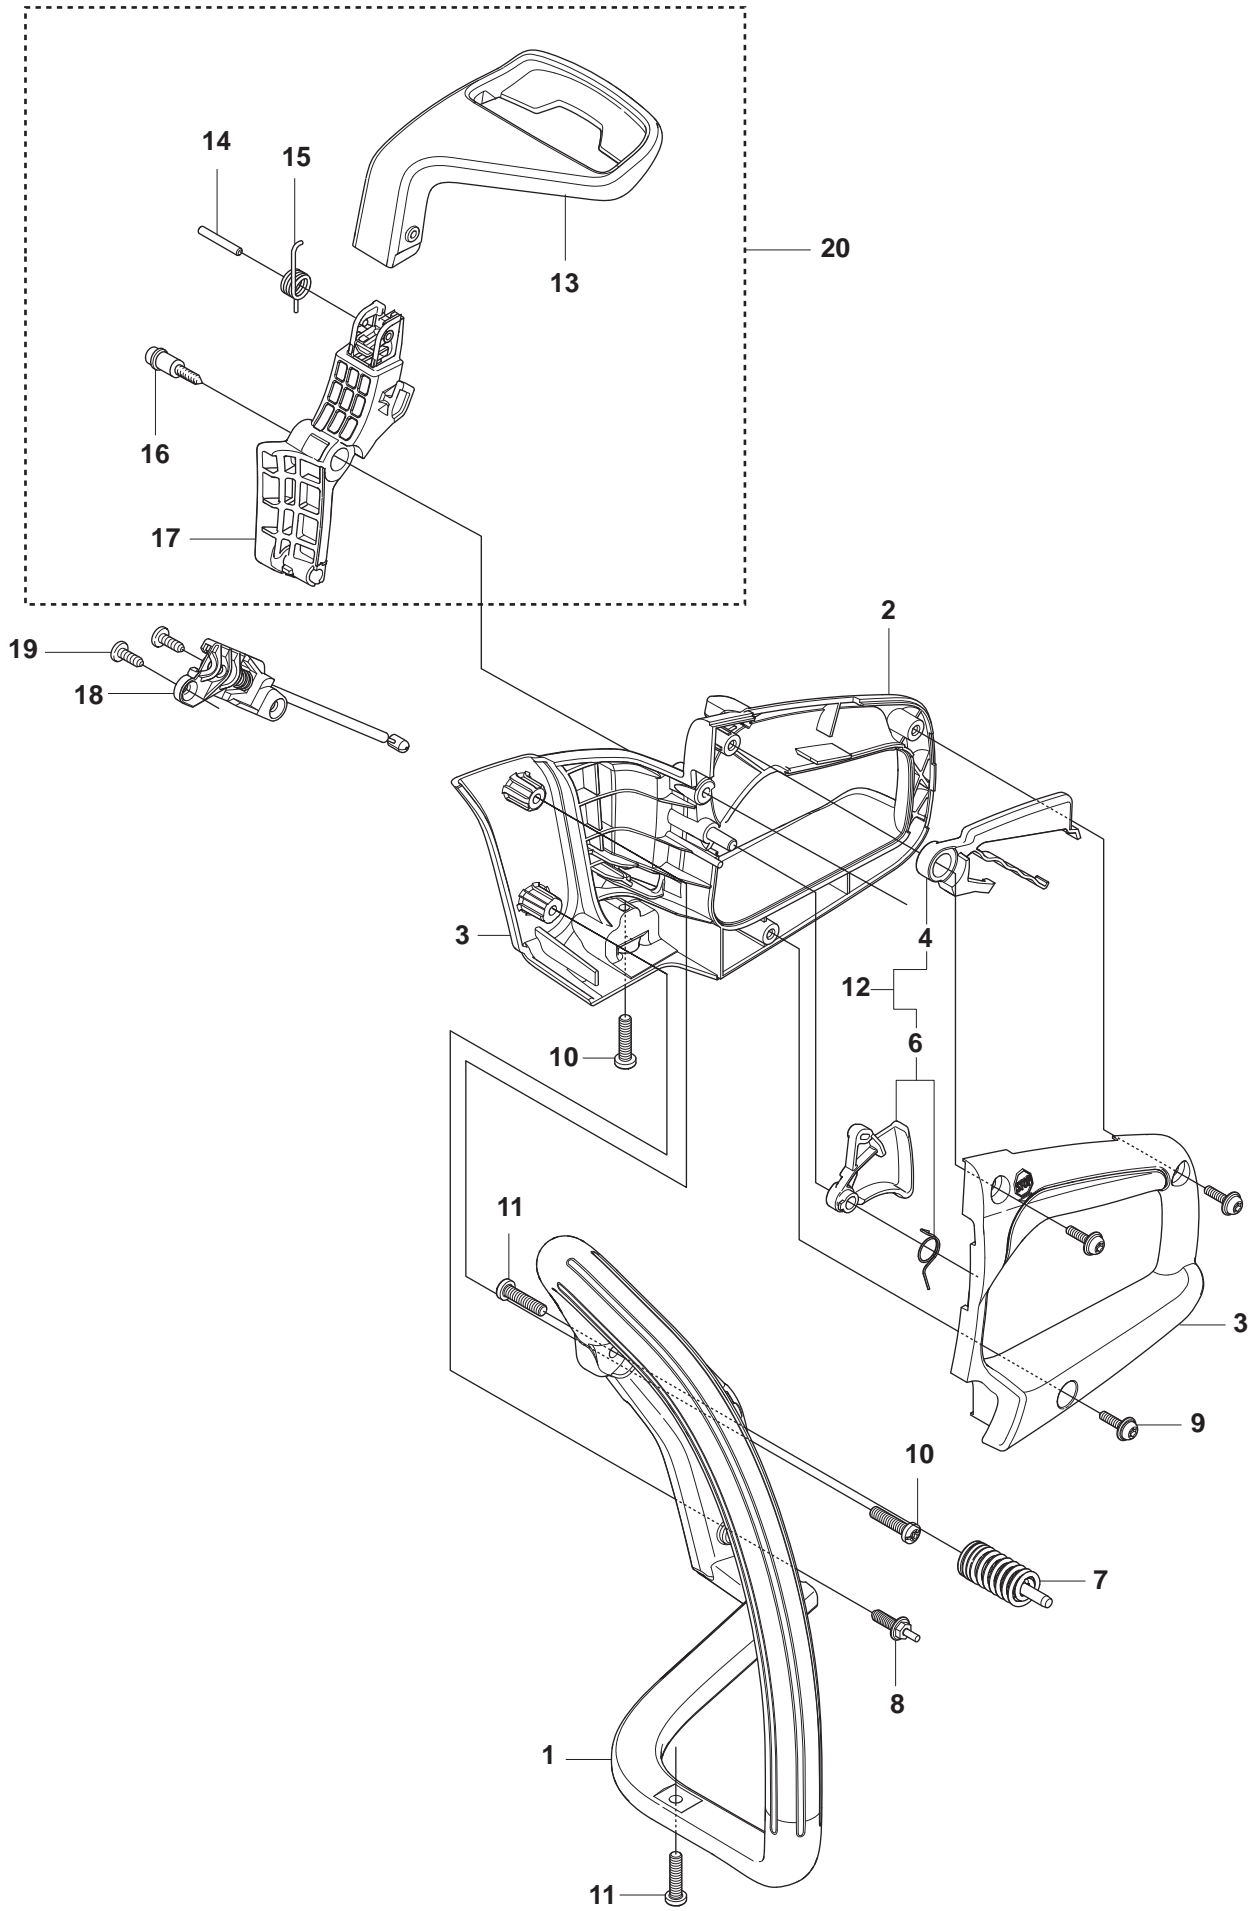

C

240e TrioBrake HANDLE & CONTROLS

Page C 240e TrioBrake HANDLE AND CONTROLS

Position	Article	Quantity	Description	Kit
1	545 06 24-01	1	FRONT HANDLE	
2	545 21 54-01	1	REAR HANDLE W/OVMLD 240e	
3	545 06 23-02	1	REAR HANDLE COVER W/OVMLD 240e	
4	545 06 26-01	1	LOCKOUT- THROTTLE	12
6	545 12 15-01	1	ASSY TRIGGER & SPRING	12
7	545 03 39-01	1	ASS'Y FRONT ISOLATOR	
8	545 07 63-01	1	ISOLATION LIMITER SCREW	
9	530 01 64-33	3	SCREW 8-16X15.1 PL PAN.TRX	
10	530 01 63-49	2	SCREW M5.28X1.81X16MM PLAS	
11	530 01 64-32	2	SREW M5.38-14X22.225MM	
12	545 08 10-13	1	KIT TRIGGER & LOCKOUT	
13	545 21 50-01	1	REAR GUARD	20
14	721 12 13-30	1	PIN	20
15	545 21 57-01	1	SPRING	20
16	545 22 41-01	1	SCREW, SHOULDER	20
17	545 21 49-01	1	PIVOT ARM	20
18	545 21 51-01	1	ASSY, CABLE	
19	545 22 71-01	2	SCREW 6-19X.437.PL.PAN	
20	545 12 12-01	1	ASSY, REAR GUARD